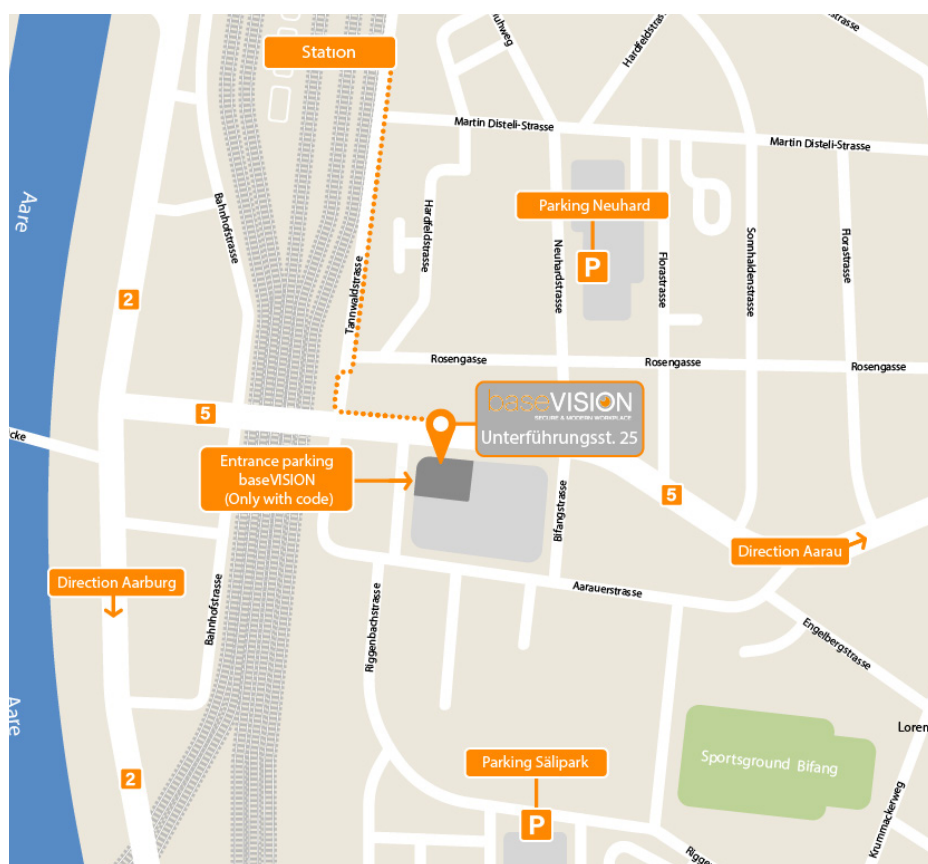

Map

Office & Security Operation Center

baseVISION AG
Unterführungsstrasse 25
4600 Olten

+41 62 291 30 00
Info@basevision.ch

Check-in

When you arrive at Unterführungsstrasse 25, open the main door.
In the hallway on the left side you will find our bell.
Please ring - someone from the team will pick you up.

More information

Visit us www.basevision.ch or
write a mail info@basevision.ch